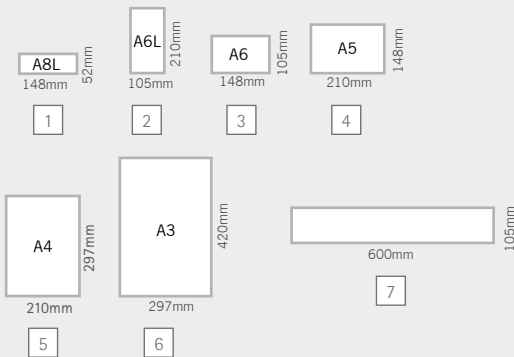

information

pixquick

1	PQA8L ***	pixquick A8L, without support, 1pc
2	PQA6L **	pixquick A6L, without support, 1pc
3	PQA6 **	pixquick A6, without support, 1pc
4	PQA5	pixquick A5 support included, 1pc
5	PQA4	pixquick A4, support included, 1pc
6	PQA3	pixquick A3, without support, 1pc
7	PQ105600	pixquick 105x600mm, without support, 1pc
8	PQSA6PL	support for A6 and A6 large, 1pc
9	PQSA8LAL	support for A8L, 1pc

** ordinare supporto PQSA6PL a parte | stütze PQSA6PL extra bestellen | order support PQSA6PL extra
*** ordinare supporto PQSA8LAR a parte | stütze PQSA8LAR extra bestellen | order support PQSA8LAR extra